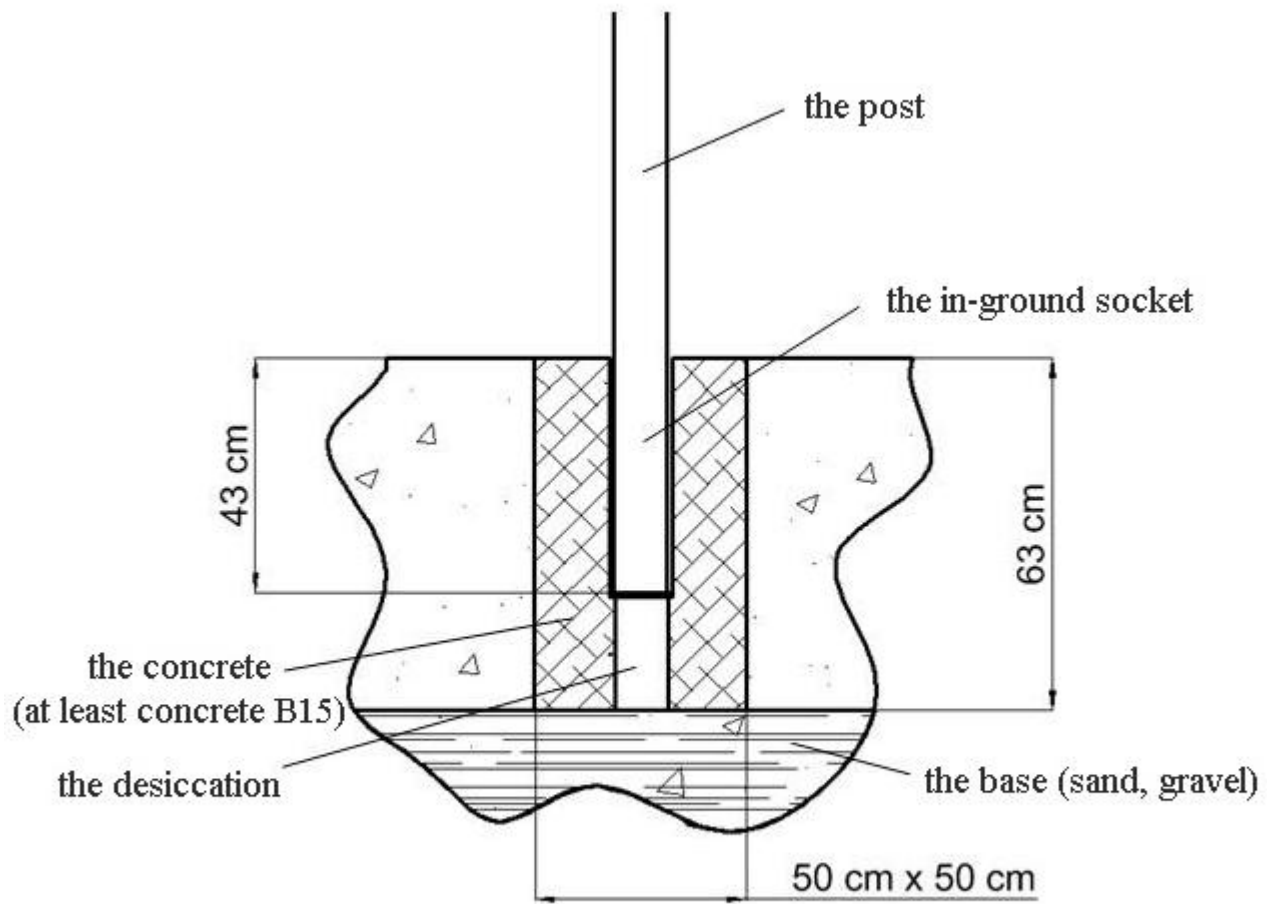

Sommerbutikken
KUN KVALITETSVARER