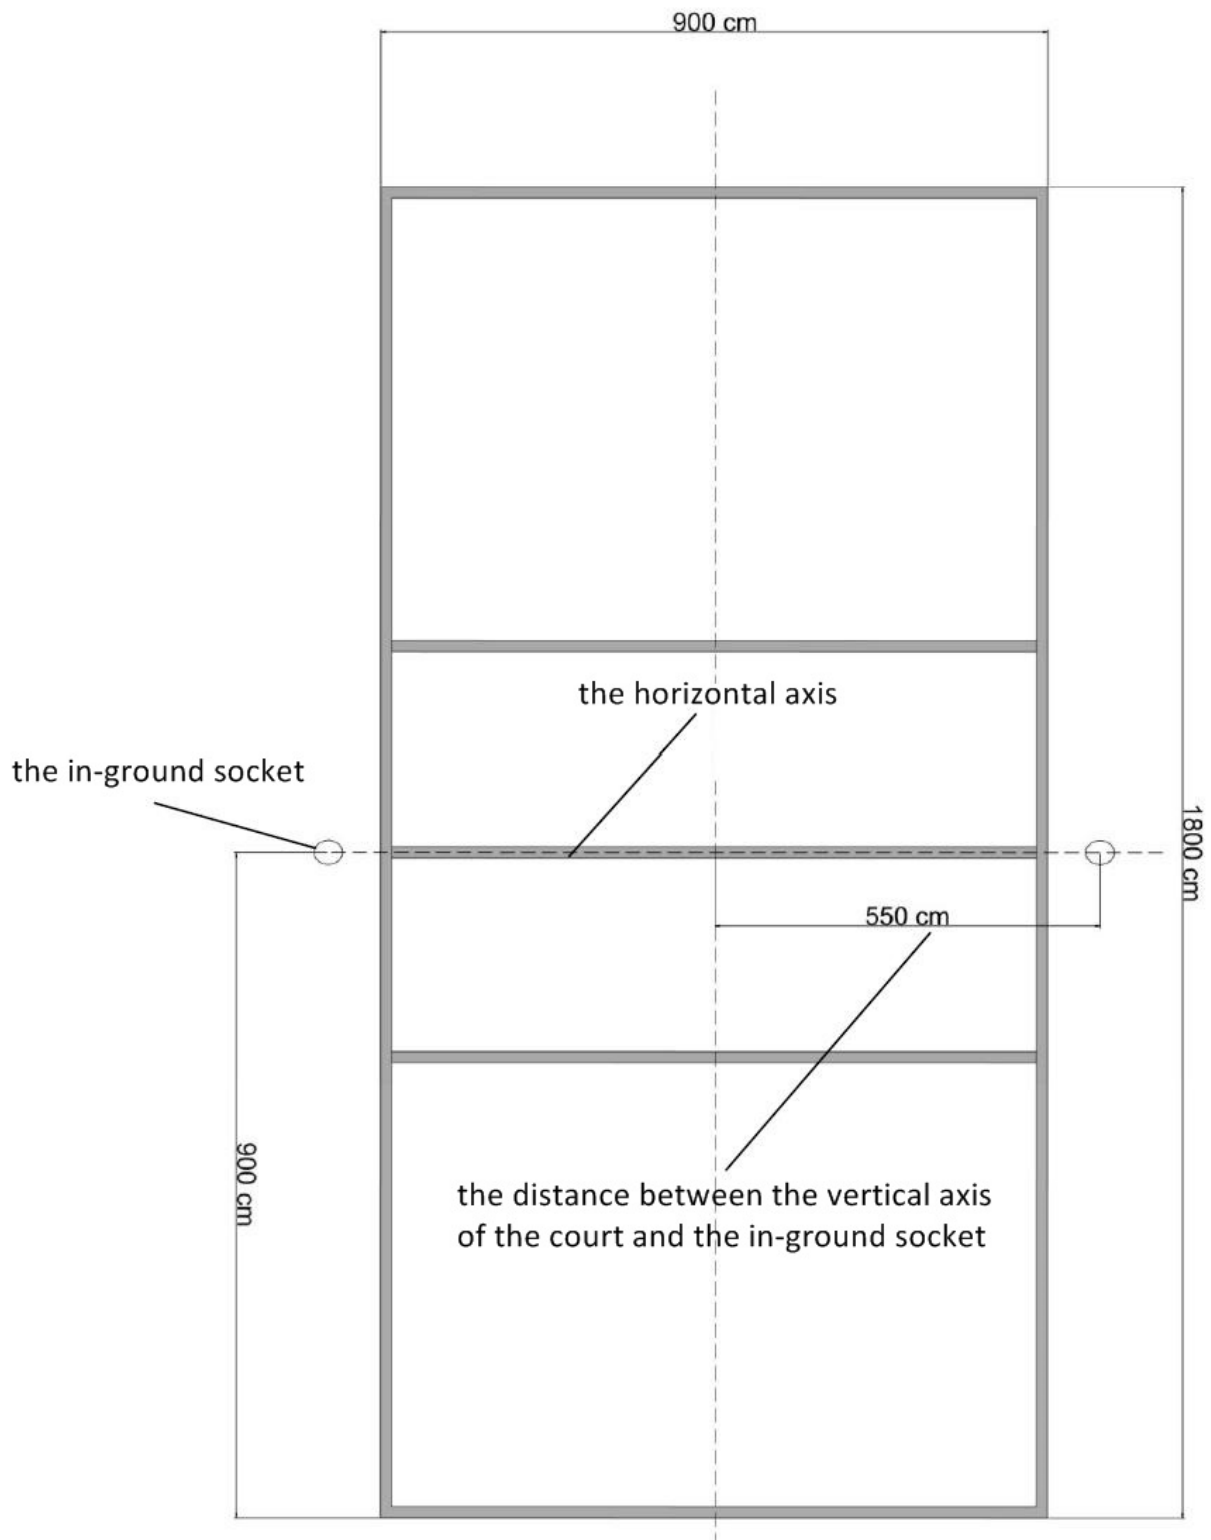

ASSEMBLY INSTRUCTION FOR STEEL VOLLEYBALL POSTS (profile $\varnothing 76$ mm)

➤ THE IN-GROUND SOCKET INSTALLATION